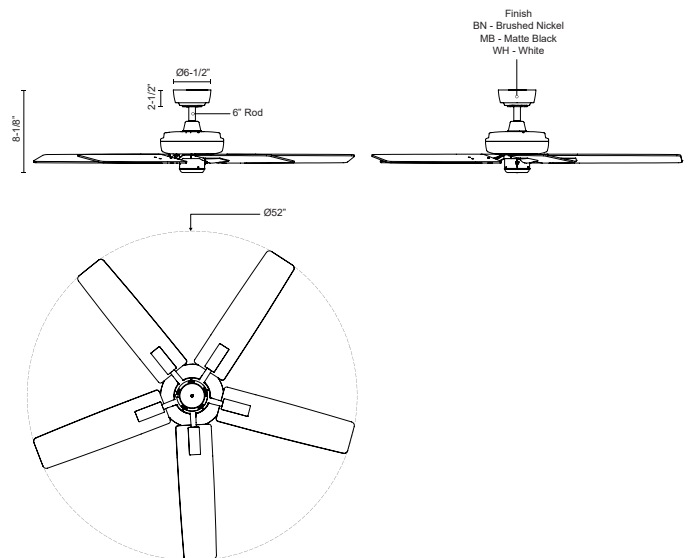

ERIKSON CF78752-NLW

FANS

PROJECT

SPECIFICATION DETAILS

Fixture Dimensions	D52" x H8-1/8"
Max Wattage	65W Motor
Voltage	120V
Rod Length	6" (for different rod length, contact factory)
Minimum Hang Height	14"
Sloped Ceiling Adaptable	Yes, Up to 20 Degrees
Location	Damp
Canopy Dimensions	D6-1/2" x H2-1/2"
Minimum Distance to Floor	84"
Ceiling to Blade Distance	10-1/8"
Blade	5 Blades @ 12 Degree Pitch
Control	Wall Control
Fan RPM	3 Speed (Reversible Switch), 50-120rpm
CFM	4165 Max
Airflow Efficiency (CFM/WATT)	85 Max
Estimated Yearly Energy Cost ($)	10
Material	Steel + MDF

* For custom options, consult factory for details.

* For warranty information, please visit www.kuzcolighting.com/warranty

DESCRIPTION

Meet Erikson: A fan collection embodying simplicity and versatility. Its clean design offers reversible blade finishes for a customized look. With options for pull chain or wall switch controls and the choice of including an A19 bulb-based light kit, Erikson ensures both functionality and style tailored to your preferences.

- Pull Chain or Wall Control option
- Reversible Fan Blades
- A19 bulb recommended for light kit fan (BULBS INCLUDED)
- Perfect for bedrooms, living rooms, and more!

KUZCO

CANADA: 19054 28TH AVENUE - SURREY, BC V3Z 6M3

USA: 3035 E. LONE MOUNTAIN ROAD - LAS VEGAS, NV 89081

WWW.KUZCOLIGHTING.COM

COMMENT